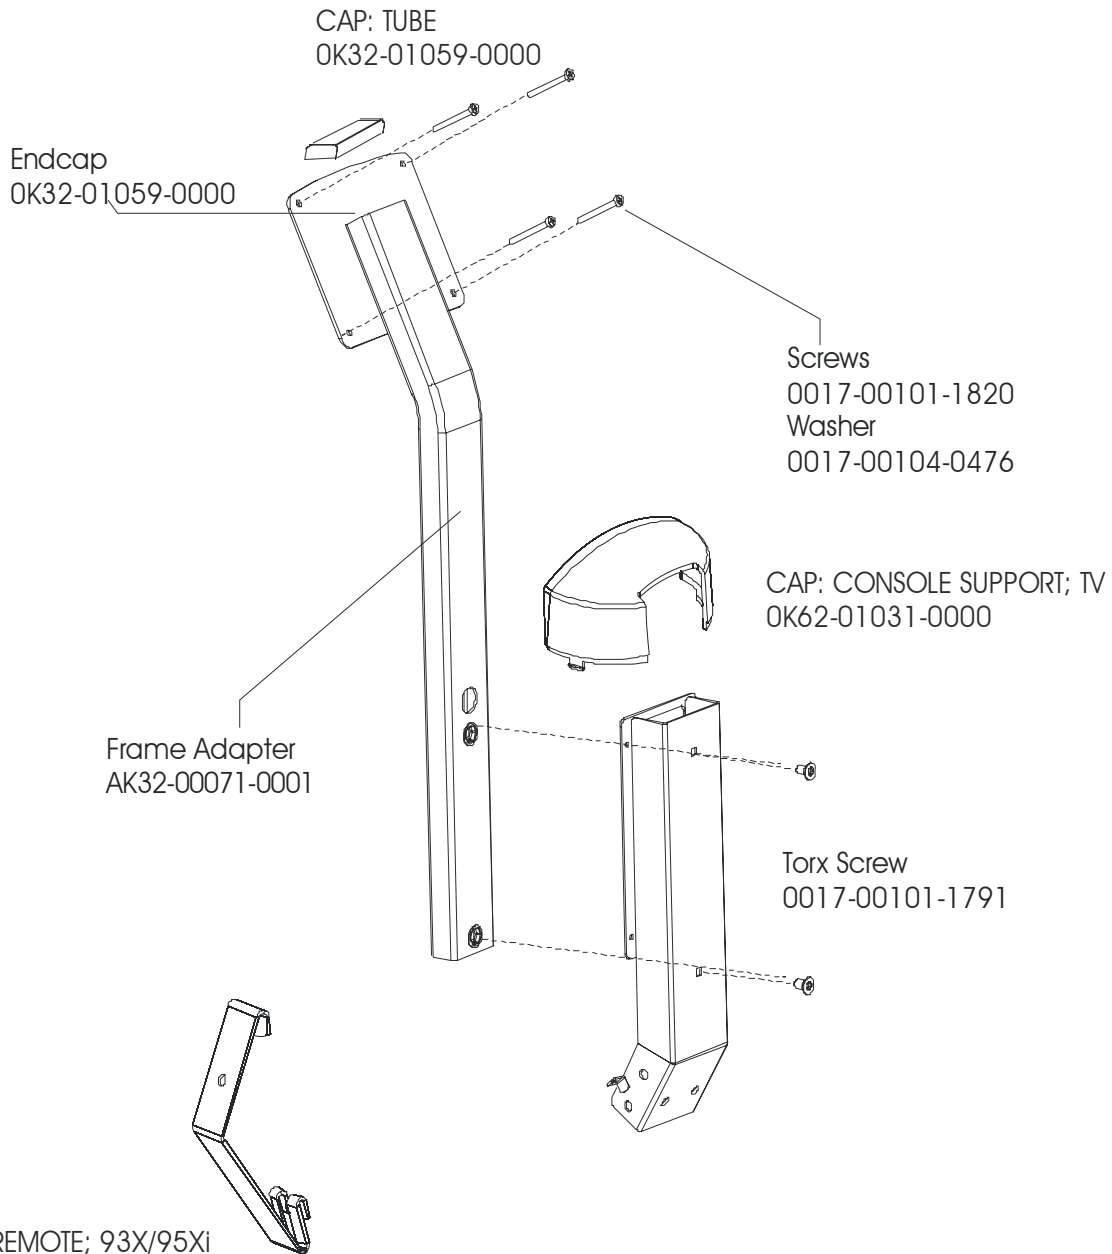

LCD TV -04 ENTERTAINMENT SYSTEM
Cross-trainer and Summit (Silver) Mounting
Hardware: Summit and 90x, 93Xi, 95Xi Cross-
trainer TV Bracket and Adapter TV Bracket

LCD-0201-04: LCP100000 and up
LCD-0202-04: LCQ100000 and up

BRKT: REMOTE; 93X/95Xi
OK62-01265-0000

Used only on the Cross-trainers Extra part when kit is used with Summit Trainer

Adaptor Bracket Kit
GK71-00002-0001

120-inch Coax
AK32-00020-0002
120-inch Power Extension Cable
AK32-00078-0001